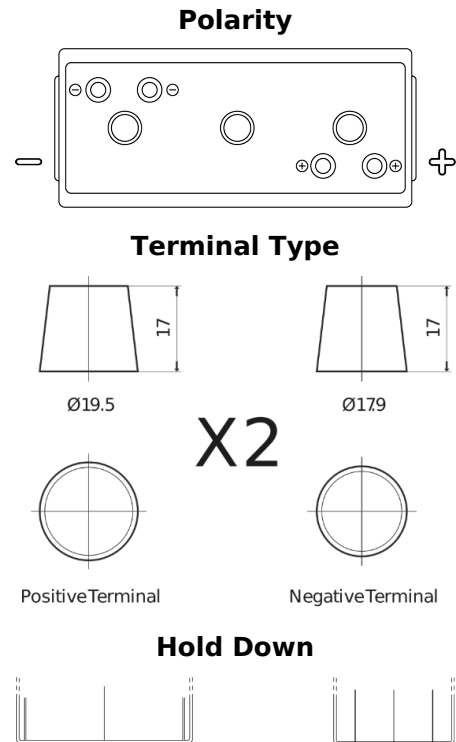

Product overview

Batteries for Marine and Leisure

Vintage EU200-6

Part number	EU200-6
Technology	Flooded
EAN/GTIN	3661024036139
Voltage	6 V
Capacity	200.0 Ah
CCA	1150 A
Length	398 mm
Width	174 mm
Height	234 mm
Box size	M06
Polarity	ETN 0
Terminal Type	Twin EN taper posts
Hold Down	B0
Weights (subject of variation)	27.80 kg