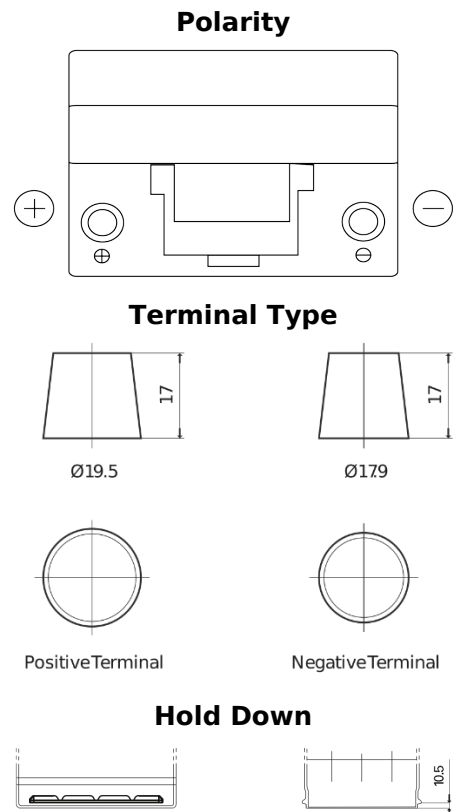

Product overview

Batteries for Cars

Standard TC905

Part number	TC905
Technology	Flooded
EAN/GTIN	3661024054768
Voltage	12 V
Capacity	90 Ah
CCA	680 A
Length	306 mm
Width	173 mm
Height	222 mm
Box size	D31
Polarity	ETN 1
Terminal Type	EN taper post
Hold Down	Korean B1
Weights (subject of variation)	19.90 kg