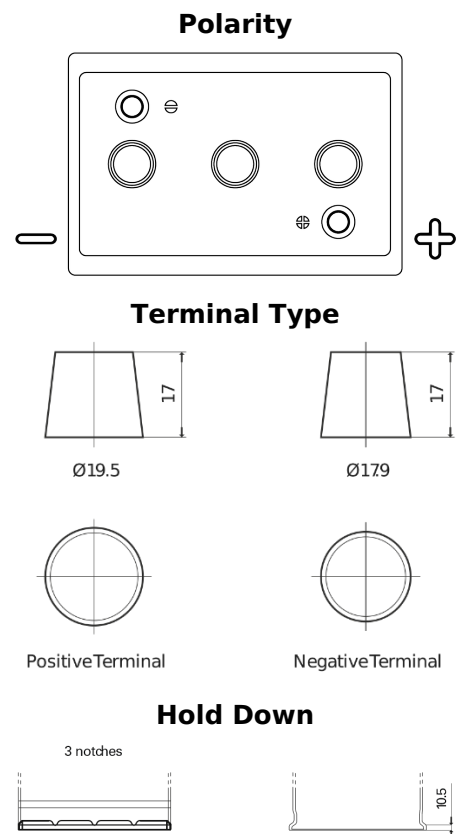

**Product overview**

Batteries for Marine and Leisure

**Vintage EU140-6**

Part number	EU140-6
Technology	Flooded
EAN/GTIN	3661024036153
Voltage	6 V
Capacity	140.0 Ah
CCA	900 A
Length	257 mm
Width	175 mm
Height	236 mm
Box size	M04
Polarity	ETN 0
Terminal Type	EN taper post
Hold Down	B1
Weights (subject of variation)	18.40 kg