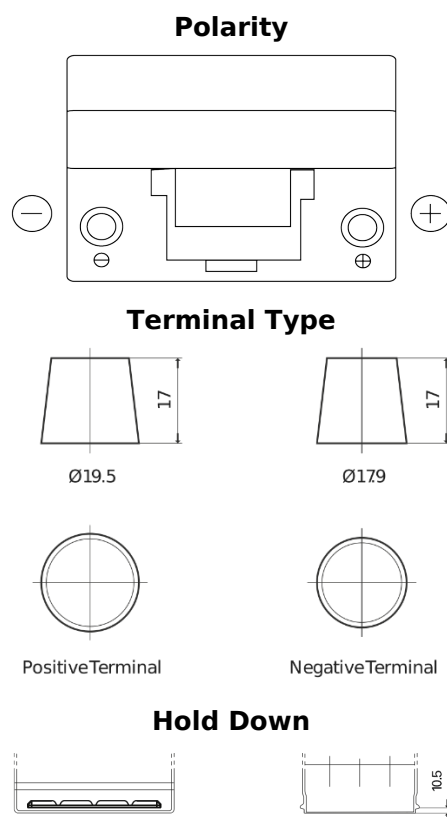

Product overview

Batteries for Cars

Standard TC904

Part number	TC904
Technology	Flooded
EAN/GTIN	3661024054751
Voltage	12 V
Capacity	90 Ah
CCA	680 A
Length	306 mm
Width	173 mm
Height	222 mm
Box size	D31
Polarity	ETN 0
Terminal Type	EN taper post
Hold Down	Korean B1
Weights (subject of variation)	19.90 kg