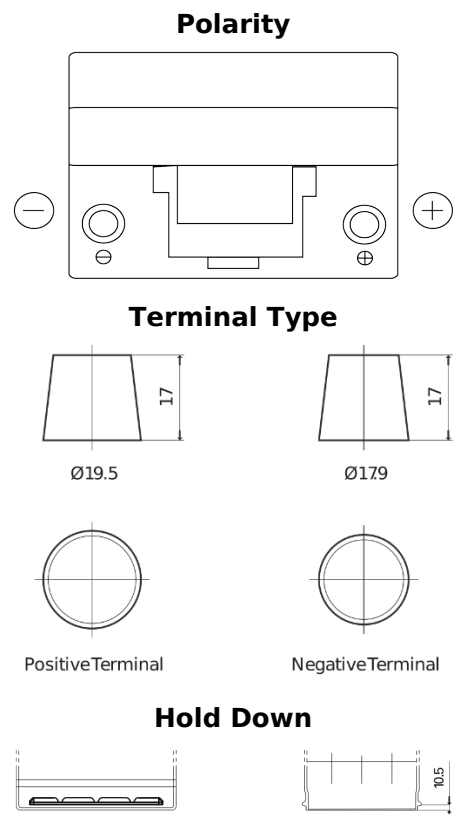

Product overview

Batteries for Cars

Standard FC904

Part number	FC904
Technology	Flooded
EAN/GTIN	3661024044752
Voltage	12 V
Capacity	90 Ah
CCA	680 A
Length	306 mm
Width	173 mm
Height	222 mm
Box size	D31
Polarity	ETN 0
Terminal Type	EN taper post
Hold Down	Korean B1
Weights (subject of variation)	19.90 kg