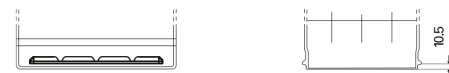

Polarity

Terminal Type

Ø19.5

Ø179

Positive Terminal

Negative Terminal

Hold Down

Design, features and specifications are subject to change without notice. We disclaim any representation or warranty, express or implied, concerning the data or recommendations, and in no event shall be liable for any loss or damage claimed to have arisen as a result. Some products may not be available in your local market.