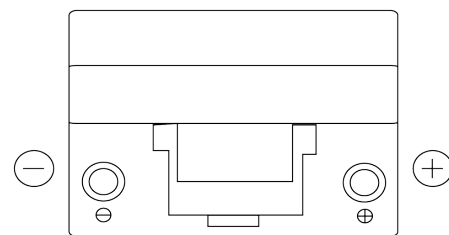

Product overview

Batteries for Cars

Classic EC904

Part number	EC904
Technology	Flooded
EAN/GTIN	3661024034753
Voltage	12 V
Capacity	90 Ah
CCA	680 A
Length	306 mm
Width	173 mm
Height	222 mm
Box size	D31
Polarity	ETN 0
Terminal Type	EN taper post
Hold Down	Korean B1
Weights (subject of variation)	19.90 kg

Polarity

Terminal Type

Ø19.5

Ø179

Positive Terminal

Negative Terminal

Hold Down

Design, features and specifications are subject to change without notice. We disclaim any representation or warranty, express or implied, concerning the data or recommendations, and in no event shall be liable for any loss or damage claimed to have arisen as a result. Some products may not be available in your local market.