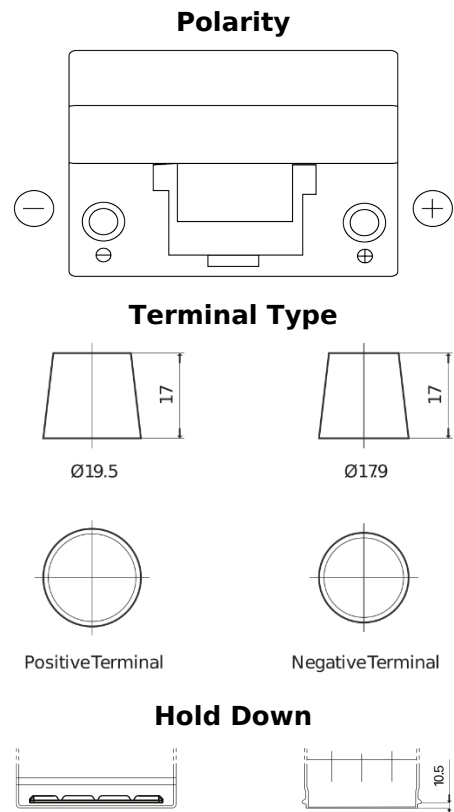

Product overview

Batteries for Cars

Standard SC904

Part number	SC904
Technology	Flooded
EAN/GTIN	3661024064750
Voltage	12 V
Capacity	90 Ah
CCA	680 A
Length	306 mm
Width	173 mm
Height	222 mm
Box size	D31
Polarity	ETN 0
Terminal Type	EN taper post
Hold Down	Korean B1
Weights (subject of variation)	19.90 kg