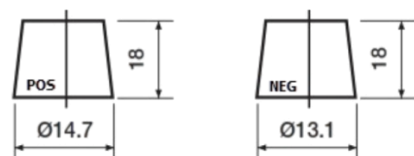

Design, features and specifications are subject to change without notice. We disclaim any representation or warranty, express or implied, concerning the data or recommendations, and in no event shall be liable for any loss or damage claimed to have arisen as a result. Some products may not be available in your local market.