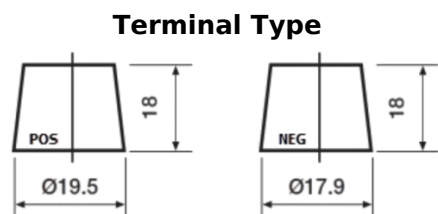

Product overview

Batteries for Cars

Futura CA456

Part number	CA456
Technology	Flooded
EAN/GTIN	3661024016469
Voltage	12 V
Capacity	45.0 Ah
CCA	390 A
Length	237 mm
Width	127 mm
Height	227 mm
Box size	B24
Polarity	ETN 0
Terminal Type	JIS taper post
Hold Down	B1
Weights (subject of variation)	11.80 kg