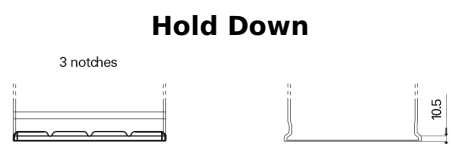

Design, features and specifications are subject to change without notice. We disclaim any representation or warranty, express or implied, concerning the data or recommendations, and in no event shall be liable for any loss or damage claimed to have arisen as a result. Some products may not be available in your local market.