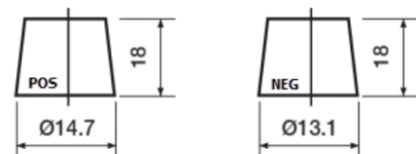

Product overview

Batteries for Cars

Futura CA456

Part number	CA456
Technology	Flooded
EAN/GTIN	3661024016469
Voltage	12 V
Capacity	45.0 Ah
CCA	390 A
Length	237 mm
Width	127 mm
Height	227 mm
Box size	B24
Polarity	ETN 0
Terminal Type	JIS taper post
Hold Down	B1
Weights (subject of variation)	11.80 kg

Polarity

Terminal Type

Remove T1 adapter for T3

Hold Down

Design, features and specifications are subject to change without notice. We disclaim any representation or warranty, express or implied, concerning the data or recommendations, and in no event shall be liable for any loss or damage claimed to have arisen as a result. Some products may not be available in your local market.