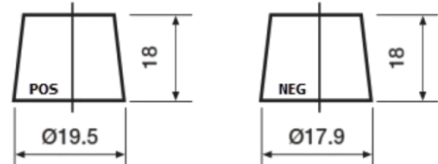

Product overview

Batteries for Cars

Futura CA456

Part number	CA456
Technology	Flooded
EAN/GTIN	3661024016469
Voltage	12 V
Capacity	45.0 Ah
CCA	390 A
Length	237 mm
Width	127 mm
Height	227 mm
Box size	B24
Polarity	ETN 0
Terminal Type	JIS taper post
Hold Down	B1
Weights (subject of variation)	11.80 kg

Polarity

Terminal Type

Remove T1 adapter for T3

Hold Down

Design, features and specifications are subject to change without notice. We disclaim any representation or warranty, express or implied, concerning the data or recommendations, and in no event shall be liable for any loss or damage claimed to have arisen as a result. Some products may not be available in your local market.