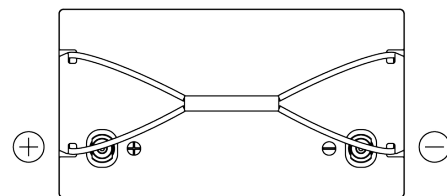

Product overview

Batteries for Marine and Leisure

Equipment Li-Ion EV1300

Part number	EV1300
Technology	Li-Ion
EAN/GTIN	3661024037679
Voltage	12 V
Capacity	100 Ah
Watt hour	1300 Wh
Length	308 mm
Width	168 mm
Height	211 mm
Box size	D31
Polarity	ETN 1
Terminal Type	Female M8
Hold Down	B0
Weights (subject of variation)	12.10 kg

Polarity

Terminal Type

Hold Down

Design, features and specifications are subject to change without notice. We disclaim any representation or warranty, express or implied, concerning the data or recommendations, and in no event shall be liable for any loss or damage claimed to have arisen as a result. Some products may not be available in your local market.