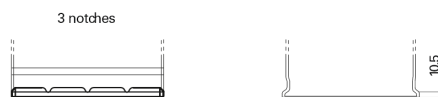

Hold Down

Design, features and specifications are subject to change without notice. We disclaim any representation or warranty, express or implied, concerning the data or recommendations, and in no event shall be liable for any loss or damage claimed to have arisen as a result. Some products may not be available in your local market.