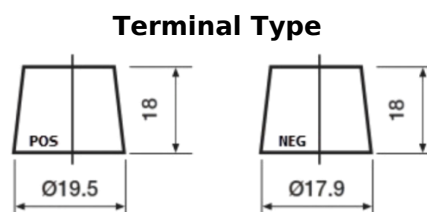

**Product overview**

Batteries for Cars

**Futura CA406**

Part number	CA406
Technology	Flooded
EAN/GTIN	3661024016919
Voltage	12 V
Capacity	40.0 Ah
CCA	350 A
Length	187 mm
Width	127 mm
Height	220 mm
Box size	B19
Polarity	ETN 0
Terminal Type	JIS taper post
Hold Down	B1
Weights (subject of variation)	9.30 kg