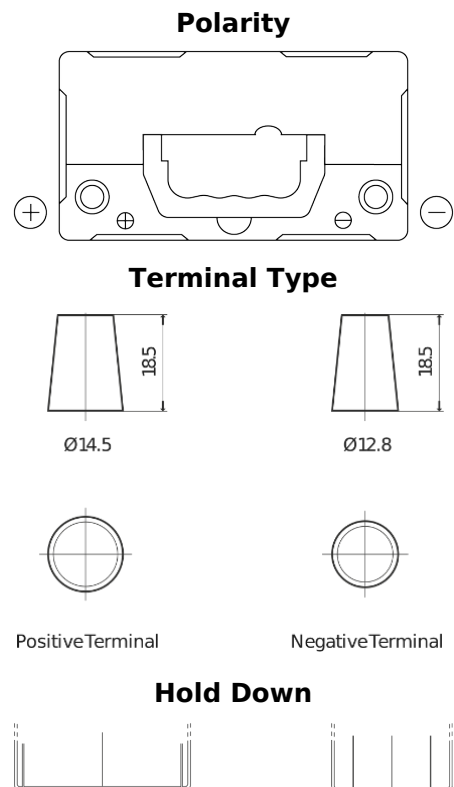

Product overview

Batteries for Cars

Plus CB457

Part number	CB457
Technology	Flooded
EAN/GTIN	3661024014366
Voltage	12 V
Capacity	45 Ah
CCA	330 A
Length	237 mm
Width	127 mm
Height	227 mm
Box size	B24
Polarity	ETN 1
Terminal Type	JIS taper post
Hold Down	B0
Weights (subject of variation)	11.40 kg