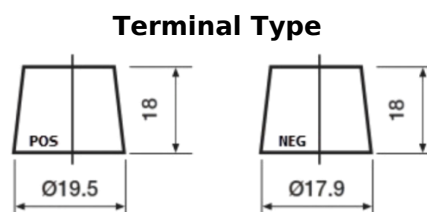

Product overview

Batteries for Cars

Futura CA406

Part number	CA406
Technology	Flooded
EAN/GTIN	3661024016919
Voltage	12 V
Capacity	40.0 Ah
CCA	350 A
Length	187 mm
Width	127 mm
Height	220 mm
Box size	B19
Polarity	ETN 0
Terminal Type	JIS taper post
Hold Down	B1
Weights (subject of variation)	9.30 kg

Remove T1 adapter for T3

Hold Down

Design, features and specifications are subject to change without notice. We disclaim any representation or warranty, express or implied, concerning the data or recommendations, and in no event shall be liable for any loss or damage claimed to have arisen as a result. Some products may not be available in your local market.