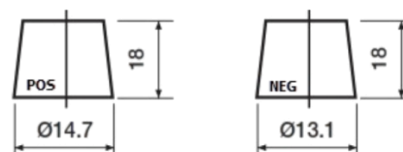

Product overview

Batteries for Cars

Futura CA406

Part number	CA406
Technology	Flooded
EAN/GTIN	3661024016919
Voltage	12 V
Capacity	40.0 Ah
CCA	350 A
Length	187 mm
Width	127 mm
Height	220 mm
Box size	B19
Polarity	ETN 0
Terminal Type	JIS taper post
Hold Down	B1
Weights (subject of variation)	9.30 kg

Remove T1 adapter for T3

Hold Down

Design, features and specifications are subject to change without notice. We disclaim any representation or warranty, express or implied, concerning the data or recommendations, and in no event shall be liable for any loss or damage claimed to have arisen as a result. Some products may not be available in your local market.