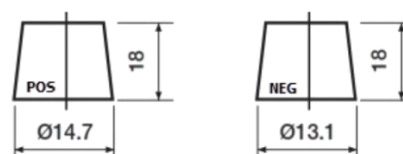

Product overview

Batteries for Cars

Futura CA406

Part number	CA406
Technology	Flooded
EAN/GTIN	3661024016919
Voltage	12 V
Capacity	40.0 Ah
CCA	350 A
Length	187 mm
Width	127 mm
Height	220 mm
Box size	B19
Polarity	ETN 0
Terminal Type	JIS taper post
Hold Down	B1
Weights (subject of variation)	9.30 kg

Remove T1 adapter for T3

Hold Down

Design, features and specifications are subject to change without notice. We disclaim any representation or warranty, express or implied, concerning the data or recommendations, and in no event shall be liable for any loss or damage claimed to have arisen as a result. Some products may not be available in your local market.