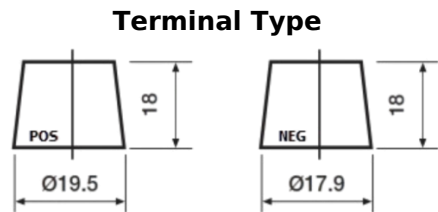

Product overview

Batteries for Cars

Futura CA406

Part number	CA406
Technology	Flooded
EAN/GTIN	3661024016919
Voltage	12 V
Capacity	40.0 Ah
CCA	350 A
Length	187 mm
Width	127 mm
Height	220 mm
Box size	B19
Polarity	ETN 0
Terminal Type	JIS taper post
Hold Down	B1
Weights (subject of variation)	9.30 kg

Remove T1 adapter for T3

Hold Down

Design, features and specifications are subject to change without notice. We disclaim any representation or warranty, express or implied, concerning the data or recommendations, and in no event shall be liable for any loss or damage claimed to have arisen as a result. Some products may not be available in your local market.