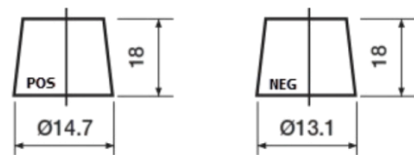

Product overview

Batteries for Cars

Futura CA406

Part number	CA406
Technology	Flooded
EAN/GTIN	3661024016919
Voltage	12 V
Capacity	40.0 Ah
CCA	350 A
Length	187 mm
Width	127 mm
Height	220 mm
Box size	B19
Polarity	ETN 0
Terminal Type	JIS taper post
Hold Down	B1
Weights (subject of variation)	9.30 kg

Remove T1 adapter for T3

Hold Down

Design, features and specifications are subject to change without notice. We disclaim any representation or warranty, express or implied, concerning the data or recommendations, and in no event shall be liable for any loss or damage claimed to have arisen as a result. Some products may not be available in your local market.