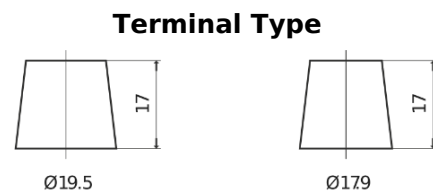

Product overview

Batteries for Marine and Leisure

Equipment ET950

Part number	ET950
Technology	Flooded
EAN/GTIN	3661024035897
Voltage	12 V
Capacity	135.0 Ah
Watt hour	950 Wh
Length	513 mm
Width	189 mm
Height	223 mm
Box size	D04
Polarity	ETN 3
Terminal Type	EN taper post
Hold Down	B0
Weights (subject of variation)	39.50 kg