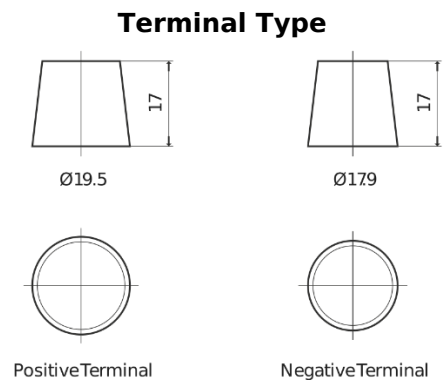

**Product overview**

Batteries for Marine and Leisure

**Equipment ET650**

Part number	ET650
Technology	Flooded
EAN/GTIN	3661024035927
Voltage	12 V
Capacity	100.0 Ah
Watt hour	650 Wh
Length	353 mm
Width	175 mm
Height	190 mm
Box size	L05
Polarity	ETN 0
Terminal Type	EN taper post
Hold Down	B13
Weights (subject of variation)	26.50 kg