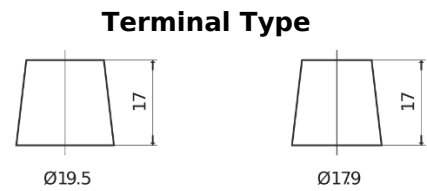

Product overview

Batteries for Cars

Premium EA755

Part number	EA755
Technology	Flooded
EAN/GTIN	3661024034173
Voltage	12 V
Capacity	75 Ah
CCA	630 A
Length	270 mm
Width	173 mm
Height	222 mm
Box size	D26
Polarity	ETN 1
Terminal Type	EN taper post
Hold Down	Korean B1+B6
Weights (subject of variation)	17.40 kg