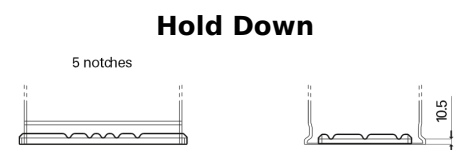

Product overview

Batteries for Marine and Leisure

Equipment ET650

| | |
|--------------------------------|---------------|
| Part number | ET650 |
| Technology | Flooded |
| EAN/GTIN | 3661024035927 |
| Voltage | 12 V |
| Capacity | 100.0 Ah |
| Watt hour | 650 Wh |
| Length | 353 mm |
| Width | 175 mm |
| Height | 190 mm |
| Box size | L05 |
| Polarity | ETN 0 |
| Terminal Type | EN taper post |
| Hold Down | B13 |
| Weights (subject of variation) | 26.50 kg |