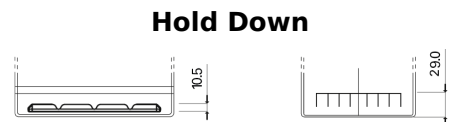

Product overview

Batteries for Cars

Premium EA755

Part number	EA755
Technology	Flooded
EAN/GTIN	3661024034173
Voltage	12 V
Capacity	75 Ah
CCA	630 A
Length	270 mm
Width	173 mm
Height	222 mm
Box size	D26
Polarity	ETN 1
Terminal Type	EN taper post
Hold Down	Korean B1+B6
Weights (subject of variation)	17.40 kg