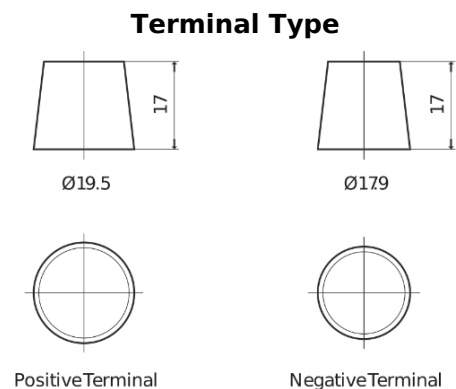

Product overview

Batteries for Marine and Leisure

Equipment ET650

| | |
|--------------------------------|---------------|
| Part number | ET650 |
| Technology | Flooded |
| EAN/GTIN | 3661024035927 |
| Voltage | 12 V |
| Capacity | 100.0 Ah |
| Watt hour | 650 Wh |
| Length | 353 mm |
| Width | 175 mm |
| Height | 190 mm |
| Box size | L05 |
| Polarity | ETN 0 |
| Terminal Type | EN taper post |
| Hold Down | B13 |
| Weights (subject of variation) | 26.50 kg |