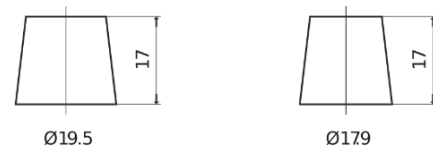

Product overview

Batteries for Cars

Futura CA1050

Part number	CA1050
Technology	Flooded
EAN/GTIN	3661024016971
Voltage	12 V
Capacity	105.0 Ah
CCA	850 A
Length	315 mm
Width	175 mm
Height	205 mm
Box size	LH4
Polarity	ETN 0
Terminal Type	EN taper post
Hold Down	B13
Weights (subject of variation)	23.10 kg

Polarity

Terminal Type

Positive Terminal

Negative Terminal

Hold Down

Design, features and specifications are subject to change without notice. We disclaim any representation or warranty, express or implied, concerning the data or recommendations, and in no event shall be liable for any loss or damage claimed to have arisen as a result. Some products may not be available in your local market.