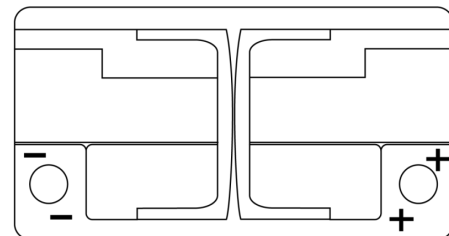

Product overview

Batteries for Cars

Futura CA1050

Part number	CA1050
Technology	Flooded
EAN/GTIN	3661024016971
Voltage	12 V
Capacity	105.0 Ah
CCA	850 A
Length	315 mm
Width	175 mm
Height	205 mm
Box size	LH4
Polarity	ETN 0
Terminal Type	EN taper post
Hold Down	B13
Weights (subject of variation)	23.10 kg

Polarity

Terminal Type

Hold Down

Design, features and specifications are subject to change without notice. We disclaim any representation or warranty, express or implied, concerning the data or recommendations, and in no event shall be liable for any loss or damage claimed to have arisen as a result. Some products may not be available in your local market.