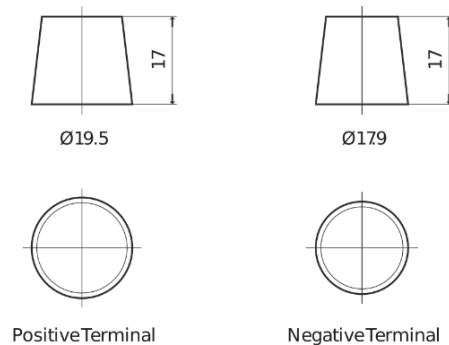

Product overview

Batteries for Cars

Futura CA1050

Part number	CA1050
Technology	Flooded
EAN/GTIN	3661024016971
Voltage	12 V
Capacity	105.0 Ah
CCA	850 A
Length	315 mm
Width	175 mm
Height	205 mm
Box size	LH4
Polarity	ETN 0
Terminal Type	EN taper post
Hold Down	B13
Weights (subject of variation)	23.10 kg

Polarity

Terminal Type

Hold Down

Design, features and specifications are subject to change without notice. We disclaim any representation or warranty, express or implied, concerning the data or recommendations, and in no event shall be liable for any loss or damage claimed to have arisen as a result. Some products may not be available in your local market.