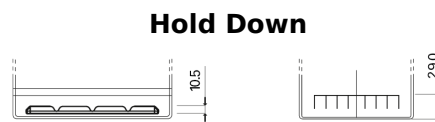

Product overview

Batteries for Cars

Premium EA754

Part number	EA754
Technology	Flooded
EAN/GTIN	3661024034166
Voltage	12 V
Capacity	75 Ah
CCA	630 A
Length	270 mm
Width	173 mm
Height	222 mm
Box size	D26
Polarity	ETN 0
Terminal Type	EN taper post
Hold Down	Korean B1+B6
Weights (subject of variation)	17.40 kg