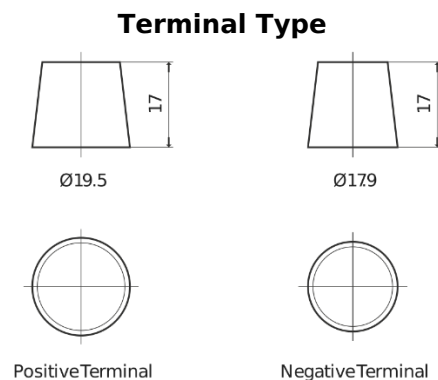

Product overview

Batteries for Marine and Leisure

Equipment ET1300

Part number	ET1300
Technology	Flooded
EAN/GTIN	3661024035880
Voltage	12 V
Capacity	180.0 Ah
Watt hour	1300 Wh
Length	513 mm
Width	223 mm
Height	223 mm
Box size	D05
Polarity	ETN 3
Terminal Type	EN taper post
Hold Down	B0
Weights (subject of variation)	49.70 kg