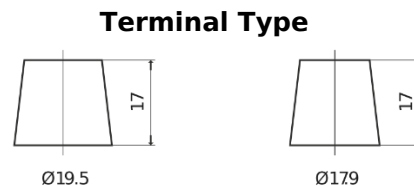

Product overview

Batteries for Cars

Premium EA754

Part number	EA754
Technology	Flooded
EAN/GTIN	3661024034166
Voltage	12 V
Capacity	75 Ah
CCA	630 A
Length	270 mm
Width	173 mm
Height	222 mm
Box size	D26
Polarity	ETN 0
Terminal Type	EN taper post
Hold Down	Korean B1+B6
Weights (subject of variation)	17.40 kg