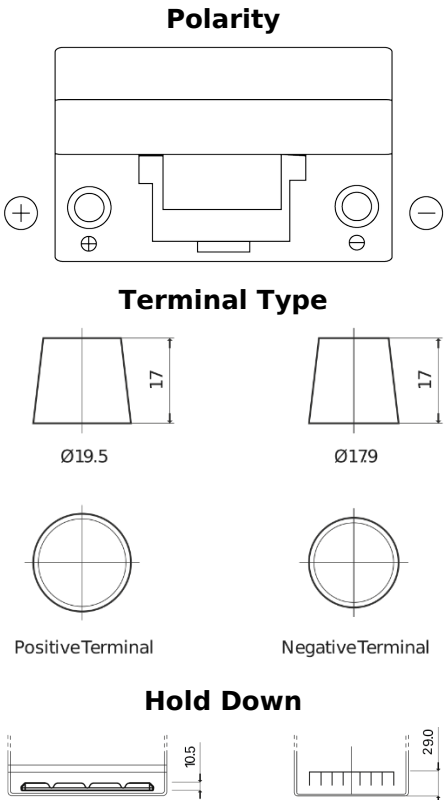

Product overview

Batteries for Cars

Formula FB705

Part number	FB705
Technology	Flooded
EAN/GTIN	3661024044448
Voltage	12 V
Capacity	70 Ah
CCA	540 A
Length	270 mm
Width	173 mm
Height	222 mm
Box size	D26
Polarity	ETN 1
Terminal Type	EN taper post
Hold Down	Korean B1+B6
Weights (subject of variation)	16.10 kg