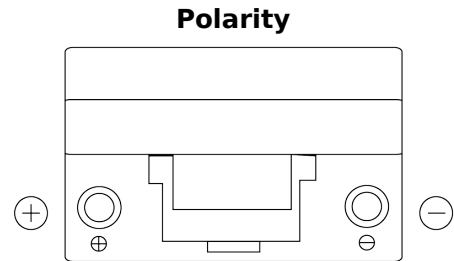

Product overview

Batteries for Cars

Excell EB705

| | |
|--------------------------------|---------------|
| Part number | EB705 |
| Technology | Flooded |
| EAN/GTIN | 3661024034449 |
| Voltage | 12 V |
| Capacity | 70 Ah |
| CCA | 540 A |
| Length | 270 mm |
| Width | 173 mm |
| Height | 222 mm |
| Box size | D26 |
| Polarity | ETN 1 |
| Terminal Type | EN taper post |
| Hold Down | Korean B1+B6 |
| Weights (subject of variation) | 16.10 kg |