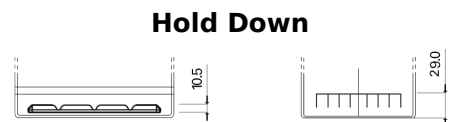

Product overview

Batteries for Cars

Excell EB705

| | |
|--------------------------------|---------------|
| Part number | EB705 |
| Technology | Flooded |
| EAN/GTIN | 3661024034449 |
| Voltage | 12 V |
| Capacity | 70 Ah |
| CCA | 540 A |
| Length | 270 mm |
| Width | 173 mm |
| Height | 222 mm |
| Box size | D26 |
| Polarity | ETN 1 |
| Terminal Type | EN taper post |
| Hold Down | Korean B1+B6 |
| Weights (subject of variation) | 16.10 kg |