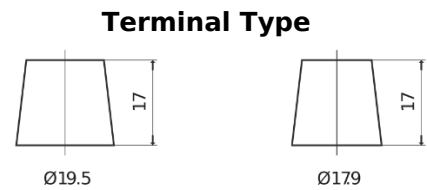

Product overview

Batteries for Cars

Excell EB705

| | |
|--------------------------------|---------------|
| Part number | EB705 |
| Technology | Flooded |
| EAN/GTIN | 3661024034449 |
| Voltage | 12 V |
| Capacity | 70 Ah |
| CCA | 540 A |
| Length | 270 mm |
| Width | 173 mm |
| Height | 222 mm |
| Box size | D26 |
| Polarity | ETN 1 |
| Terminal Type | EN taper post |
| Hold Down | Korean B1+B6 |
| Weights (subject of variation) | 16.10 kg |