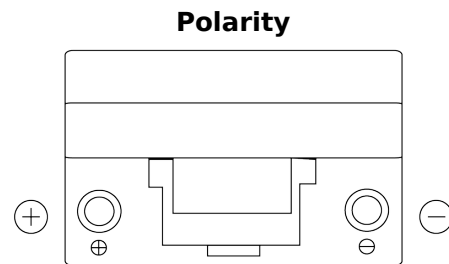

Product overview

Batteries for Cars

Plus CB705

Part number	CB705
Technology	Flooded
EAN/GTIN	3661024014441
Voltage	12 V
Capacity	70 Ah
CCA	540 A
Length	270 mm
Width	173 mm
Height	222 mm
Box size	D26
Polarity	ETN 1
Terminal Type	EN taper post
Hold Down	Korean B1+B6
Weights (subject of variation)	16.10 kg