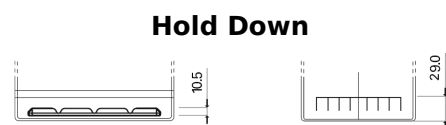

Product overview

Batteries for Cars

Plus CB705

Part number	CB705
Technology	Flooded
EAN/GTIN	3661024014441
Voltage	12 V
Capacity	70 Ah
CCA	540 A
Length	270 mm
Width	173 mm
Height	222 mm
Box size	D26
Polarity	ETN 1
Terminal Type	EN taper post
Hold Down	Korean B1+B6
Weights (subject of variation)	16.10 kg