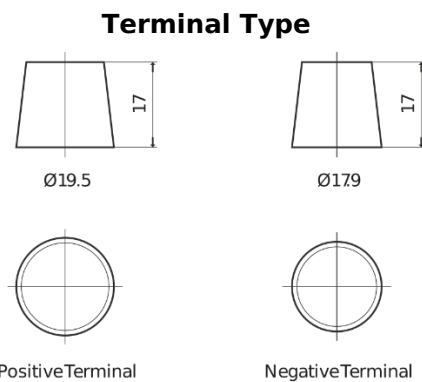

Product overview

Batteries for Cars

Plus CB705

Part number	CB705
Technology	Flooded
EAN/GTIN	3661024014441
Voltage	12 V
Capacity	70 Ah
CCA	540 A
Length	270 mm
Width	173 mm
Height	222 mm
Box size	D26
Polarity	ETN 1
Terminal Type	EN taper post
Hold Down	Korean B1+B6
Weights (subject of variation)	16.10 kg