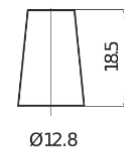

Product overview

Batteries for Cars

Technica TB456

Part number	TB456
Technology	Flooded
EAN/GTIN	3661024054355
Voltage	12 V
Capacity	45 Ah
CCA	330 A
Length	237 mm
Width	127 mm
Height	227 mm
Box size	B24
Polarity	ETN 0
Terminal Type	JIS taper post
Hold Down	B0
Weights (subject of variation)	11.40 kg

Polarity

Terminal Type

Positive Terminal

Negative Terminal

Hold Down

Design, features and specifications are subject to change without notice. We disclaim any representation or warranty, express or implied, concerning the data or recommendations, and in no event shall be liable for any loss or damage claimed to have arisen as a result. Some products may not be available in your local market.