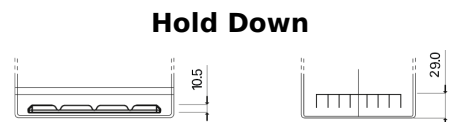

Product overview

Batteries for Cars

Formula FB704

Part number	FB704
Technology	Flooded
EAN/GTIN	3661024044431
Voltage	12 V
Capacity	70 Ah
CCA	540 A
Length	270 mm
Width	173 mm
Height	222 mm
Box size	D26
Polarity	ETN 0
Terminal Type	EN taper post
Hold Down	Korean B1+B6
Weights (subject of variation)	16.10 kg