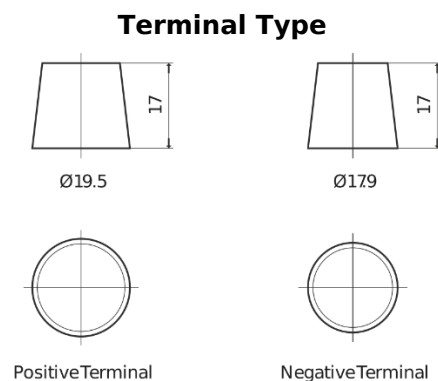

Product overview

Batteries for Marine and Leisure

Equipment GEL ES1350

Part number	ES1350
Technology	GEL
EAN/GTIN	3661024035774
Voltage	12 V
Capacity	120.0 Ah
Watt hour	1350 Wh
Length	513 mm
Width	189 mm
Height	223 mm
Box size	D04
Polarity	ETN 3
Terminal Type	EN taper post
Hold Down	B0
Weights (subject of variation)	40.00 kg