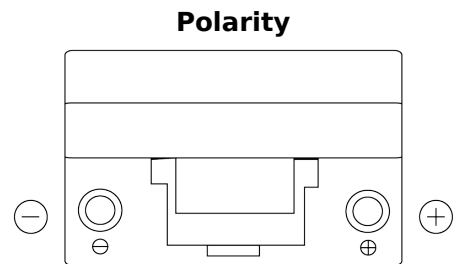

Product overview

Batteries for Cars

Formula FB704

Part number	FB704
Technology	Flooded
EAN/GTIN	3661024044431
Voltage	12 V
Capacity	70 Ah
CCA	540 A
Length	270 mm
Width	173 mm
Height	222 mm
Box size	D26
Polarity	ETN 0
Terminal Type	EN taper post
Hold Down	Korean B1+B6
Weights (subject of variation)	16.10 kg