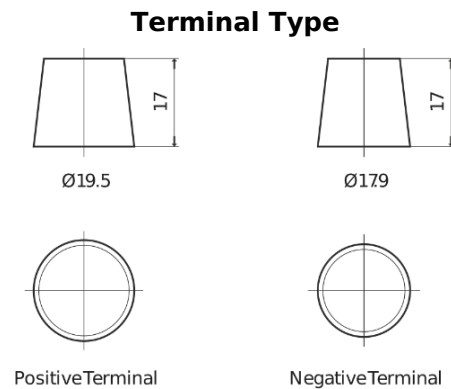

Product overview

Batteries for Marine and Leisure

Equipment GEL ES1350

Part number	ES1350
Technology	GEL
EAN/GTIN	3661024035774
Voltage	12 V
Capacity	120.0 Ah
Watt hour	1350 Wh
Length	513 mm
Width	189 mm
Height	223 mm
Box size	D04
Polarity	ETN 3
Terminal Type	EN taper post
Hold Down	B0
Weights (subject of variation)	40.00 kg