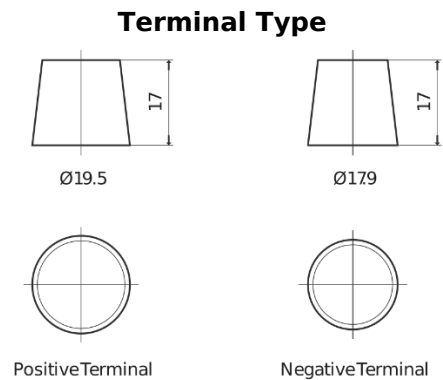

Product overview

Batteries for Cars

Formula FB704

Part number	FB704
Technology	Flooded
EAN/GTIN	3661024044431
Voltage	12 V
Capacity	70 Ah
CCA	540 A
Length	270 mm
Width	173 mm
Height	222 mm
Box size	D26
Polarity	ETN 0
Terminal Type	EN taper post
Hold Down	Korean B1+B6
Weights (subject of variation)	16.10 kg