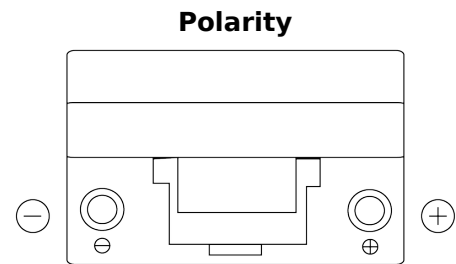

**Product overview**

Batteries for Cars

**Excell EB704**

Part number	EB704
Technology	Flooded
EAN/GTIN	3661024034432
Voltage	12 V
Capacity	70 Ah
CCA	540 A
Length	270 mm
Width	173 mm
Height	222 mm
Box size	D26
Polarity	ETN 0
Terminal Type	EN taper post
Hold Down	Korean B1+B6
Weights (subject of variation)	16.10 kg