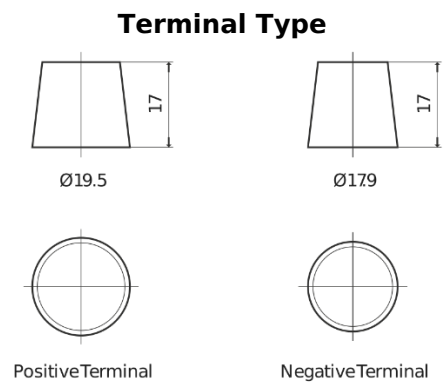

**Product overview**

Batteries for Cars

**Excell EB704**

Part number	EB704
Technology	Flooded
EAN/GTIN	3661024034432
Voltage	12 V
Capacity	70 Ah
CCA	540 A
Length	270 mm
Width	173 mm
Height	222 mm
Box size	D26
Polarity	ETN 0
Terminal Type	EN taper post
Hold Down	Korean B1+B6
Weights (subject of variation)	16.10 kg