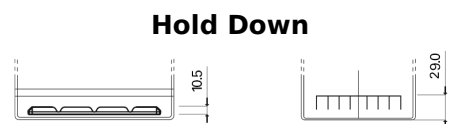

**Product overview**

Batteries for Cars

**Excell EB704**

Part number	EB704
Technology	Flooded
EAN/GTIN	3661024034432
Voltage	12 V
Capacity	70 Ah
CCA	540 A
Length	270 mm
Width	173 mm
Height	222 mm
Box size	D26
Polarity	ETN 0
Terminal Type	EN taper post
Hold Down	Korean B1+B6
Weights (subject of variation)	16.10 kg