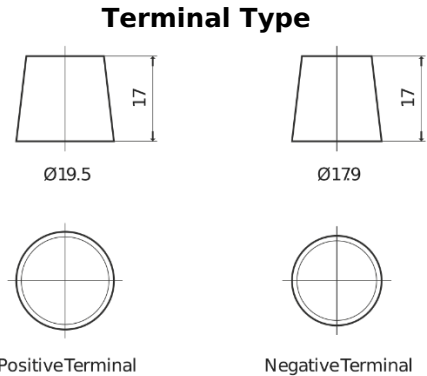

Product overview

Batteries for Marine and Leisure

Equipment GEL ES1300

Part number	ES1300
Technology	GEL
EAN/GTIN	3661024035781
Voltage	12 V
Capacity	120.0 Ah
Watt hour	1300 Wh
Length	345 mm
Width	171 mm
Height	283 mm
Box size	D03
Polarity	ETN 0
Terminal Type	EN taper post
Hold Down	B0
Weights (subject of variation)	37.50 kg