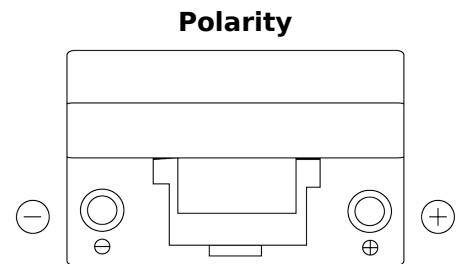

Product overview

Batteries for Cars

Excell EB704

Part number	EB704
Technology	Flooded
EAN/GTIN	3661024034432
Voltage	12 V
Capacity	70 Ah
CCA	540 A
Length	270 mm
Width	173 mm
Height	222 mm
Box size	D26
Polarity	ETN 0
Terminal Type	EN taper post
Hold Down	Korean B1+B6
Weights (subject of variation)	16.10 kg