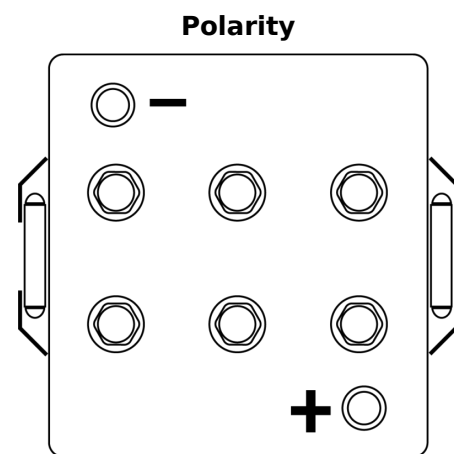

Product overview

Batteries for Marine and Leisure

Equipment GEL ES1200

Part number	ES1200
Technology	GEL
EAN/GTIN	3661024035798
Voltage	12 V
Capacity	110.0 Ah
Watt hour	1200 Wh
Length	284 mm
Width	267 mm
Height	226 mm
Box size	D07
Polarity	ETN 2
Terminal Type	EN taper post
Hold Down	B0
Weights (subject of variation)	37.50 kg