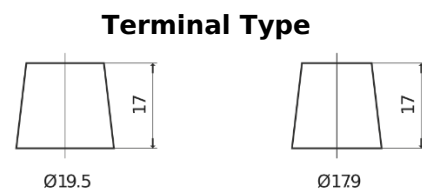

Product overview

Batteries for Marine and Leisure

Dual ER600

Part number	ER600
Technology	Flooded
EAN/GTIN	3661024037969
Voltage	12 V
Capacity	120.0 Ah
CCA	800 A
Length	349 mm
Width	175 mm
Height	285 mm
Box size	D03
Polarity	ETN 1
Terminal Type	EN taper post
Hold Down	B0
Weights (subject of variation)	31.40 kg