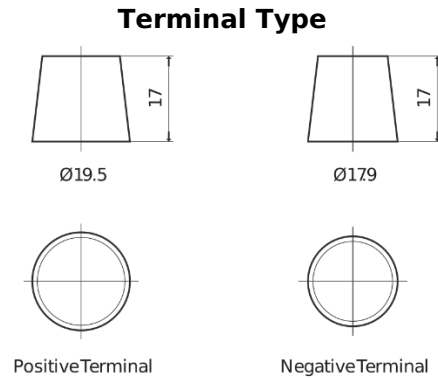

**Product overview**

Batteries for Marine and Leisure

**Dual ER550**

Part number	ER550
Technology	Flooded
EAN/GTIN	3661024035989
Voltage	12 V
Capacity	115.0 Ah
CCA	760 A
Watt hour	550 Wh
Length	349 mm
Width	175 mm
Height	235 mm
Box size	D02
Polarity	ETN 1
Terminal Type	EN taper post
Hold Down	B0
Weights (subject of variation)	27.80 kg