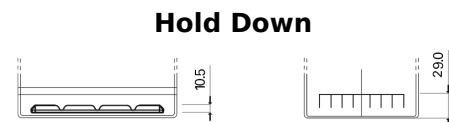

**Product overview**

Batteries for Marine and Leisure

**Dual ER350**

Part number	ER350
Technology	Flooded
EAN/GTIN	3661024036009
Voltage	12 V
Capacity	80.0 Ah
CCA	510 A
Watt hour	350 Wh
Length	270 mm
Width	173 mm
Height	222 mm
Box size	D26
Polarity	ETN 1
Terminal Type	EN taper post
Hold Down	Korean B1+B6
Weights (subject of variation)	17.40 kg