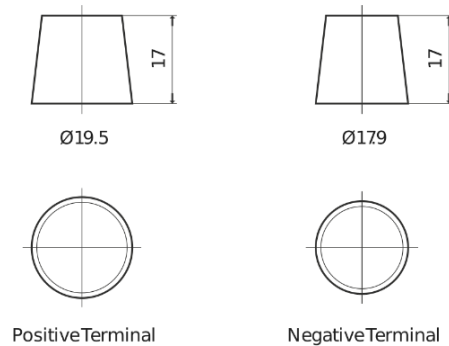

Terminal Type

Hold Down

Design, features and specifications are subject to change without notice. We disclaim any representation or warranty, express or implied, concerning the data or recommendations, and in no event shall be liable for any loss or damage claimed to have arisen as a result. Some products may not be available in your local market.