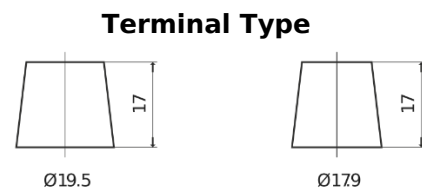

**Product overview**

Batteries for Cars

**Premium EA654**

Part number	EA654
Technology	Flooded
EAN/GTIN	3661024034142
Voltage	12 V
Capacity	65 Ah
CCA	580 A
Length	230 mm
Width	173 mm
Height	222 mm
Box size	D23
Polarity	ETN 0
Terminal Type	EN taper post
Hold Down	Korean B1
Weights (subject of variation)	16.00 kg