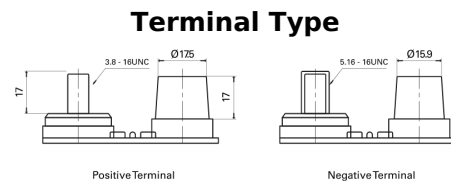

Product overview

Batteries for Marine and Leisure

Dual AGM EP900

Part number	EP900
Technology	AGM
EAN/GTIN	3661024035965
Voltage	12 V
Capacity	100.0 Ah
CCA	800 A
Watt hour	900 Wh
Length	330 mm
Width	173 mm
Height	240 mm
Box size	G31
Polarity	ETN 1
Terminal Type	SAE M 3/8"- 5/16" taper&stud
Hold Down	B0
Weights (subject of variation)	31.00 kg