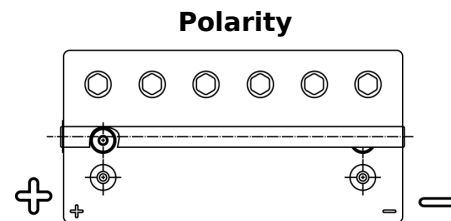

Product overview

Batteries for Marine and Leisure

Dual AGM EP900

Part number	EP900
Technology	AGM
EAN/GTIN	3661024035965
Voltage	12 V
Capacity	100.0 Ah
CCA	800 A
Watt hour	900 Wh
Length	330 mm
Width	173 mm
Height	240 mm
Box size	G31
Polarity	ETN 1
Terminal Type	SAE M 3/8"- 5/16" taper&stud
Hold Down	B0
Weights (subject of variation)	31.00 kg