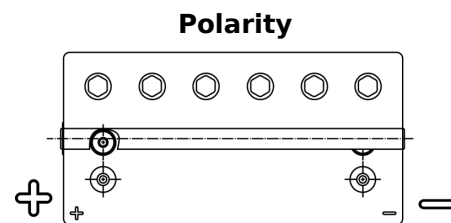

**Product overview**

Batteries for Marine and Leisure

**Dual AGM EP900**

Part number	EP900
Technology	AGM
EAN/GTIN	3661024035965
Voltage	12 V
Capacity	100.0 Ah
CCA	800 A
Watt hour	900 Wh
Length	330 mm
Width	173 mm
Height	240 mm
Box size	G31
Polarity	ETN 1
Terminal Type	SAE M 3/8"- 5/16" taper&stud
Hold Down	B0
Weights (subject of variation)	31.00 kg