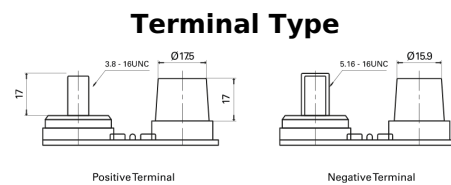

**Product overview**

Batteries for Marine and Leisure

**Dual AGM EP900**

Part number	EP900
Technology	AGM
EAN/GTIN	3661024035965
Voltage	12 V
Capacity	100.0 Ah
CCA	800 A
Watt hour	900 Wh
Length	330 mm
Width	173 mm
Height	240 mm
Box size	G31
Polarity	ETN 1
Terminal Type	SAE M 3/8"- 5/16" taper&stud
Hold Down	B0
Weights (subject of variation)	31.00 kg