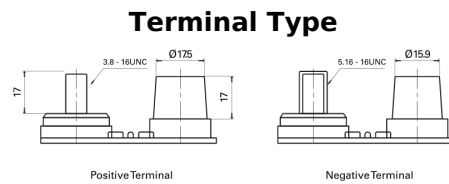

**Product overview**

Batteries for Marine and Leisure

**Dual AGM EP450**

Part number	EP450
Technology	AGM
EAN/GTIN	3661024035972
Voltage	12 V
Capacity	50.0 Ah
CCA	750 A
Watt hour	450 Wh
Length	260 mm
Width	173 mm
Height	206 mm
Box size	G34
Polarity	ETN 1
Terminal Type	SAE M 3/8" - 5/16" taper&stud
Hold Down	B7
Weights (subject of variation)	18.60 kg