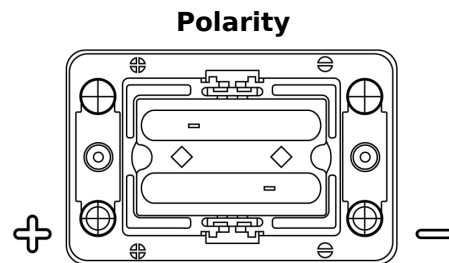

**Product overview**

Batteries for Marine and Leisure

**Dual AGM EP450**

Part number	EP450
Technology	AGM
EAN/GTIN	3661024035972
Voltage	12 V
Capacity	50.0 Ah
CCA	750 A
Watt hour	450 Wh
Length	260 mm
Width	173 mm
Height	206 mm
Box size	G34
Polarity	ETN 1
Terminal Type	SAE M 3/8" - 5/16" taper&stud
Hold Down	B7
Weights (subject of variation)	18.60 kg