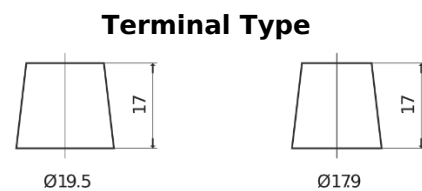

Product overview

Batteries for Marine and Leisure

Dual AGM EP2100

Part number	EP2100
Technology	AGM
EAN/GTIN	3661024035934
Voltage	12 V
Capacity	240.0 Ah
CCA	1200 A
Watt hour	2100 Wh
Length	518 mm
Width	274 mm
Height	240 mm
Box size	D06
Polarity	ETN 3
Terminal Type	EN taper post
Hold Down	B0
Weights (subject of variation)	70.00 kg