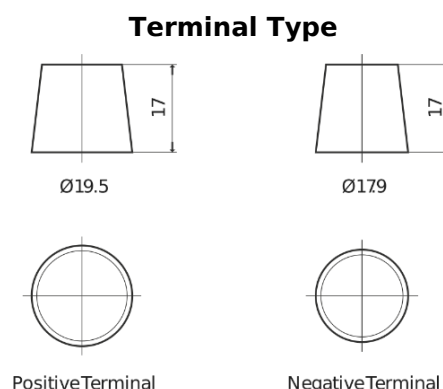

**Product overview**

Batteries for Marine and Leisure

**Dual AGM EP1500**

Part number	EP1500
Technology	AGM
EAN/GTIN	3661024035941
Voltage	12 V
Capacity	180.0 Ah
CCA	900 A
Watt hour	1500 Wh
Length	513 mm
Width	223 mm
Height	223 mm
Box size	D05
Polarity	ETN 3
Terminal Type	EN taper post
Hold Down	B0
Weights (subject of variation)	50.00 kg