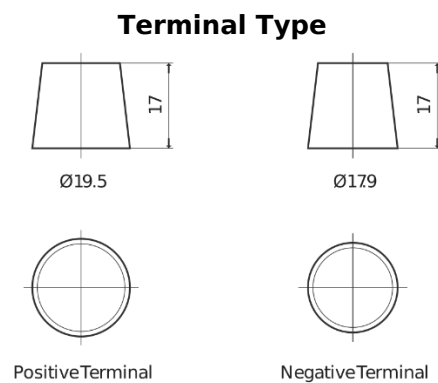

Product overview

Batteries for Marine and Leisure

Dual AGM EP1200

Part number	EP1200
Technology	AGM
EAN/GTIN	3661024035958
Voltage	12 V
Capacity	140.0 Ah
CCA	700 A
Watt hour	1200 Wh
Length	513 mm
Width	189 mm
Height	223 mm
Box size	D04
Polarity	ETN 3
Terminal Type	EN taper post
Hold Down	B0
Weights (subject of variation)	40.50 kg