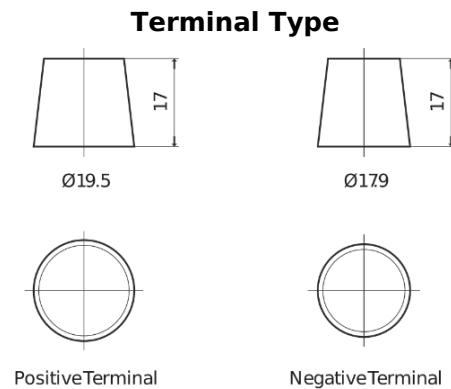

Product overview

Batteries for Marine and Leisure

Dual AGM EP1200

Part number	EP1200
Technology	AGM
EAN/GTIN	3661024035958
Voltage	12 V
Capacity	140.0 Ah
CCA	700 A
Watt hour	1200 Wh
Length	513 mm
Width	189 mm
Height	223 mm
Box size	D04
Polarity	ETN 3
Terminal Type	EN taper post
Hold Down	B0
Weights (subject of variation)	40.50 kg