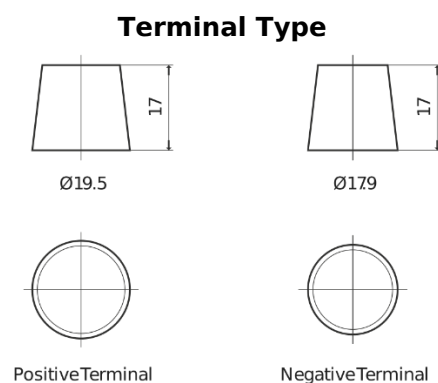

**Product overview**

Batteries for Marine and Leisure

**Start EN900**

Part number	EN900
Technology	Flooded
EAN/GTIN	3661024036061
Voltage	12 V
Capacity	140.0 Ah
CCA	800 A
MCA	900
Length	513 mm
Width	189 mm
Height	223 mm
Box size	D04
Polarity	ETN 3
Terminal Type	EN taper post
Hold Down	B0
Weights (subject of variation)	34.10 kg