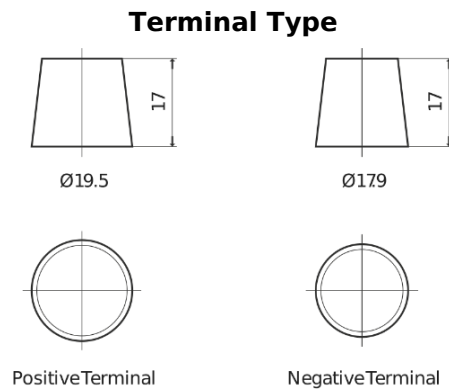

**Product overview**

Batteries for Marine and Leisure

**Start EN900**

Part number	EN900
Technology	Flooded
EAN/GTIN	3661024036061
Voltage	12 V
Capacity	140.0 Ah
CCA	800 A
MCA	900
Length	513 mm
Width	189 mm
Height	223 mm
Box size	D04
Polarity	ETN 3
Terminal Type	EN taper post
Hold Down	B0
Weights (subject of variation)	34.10 kg