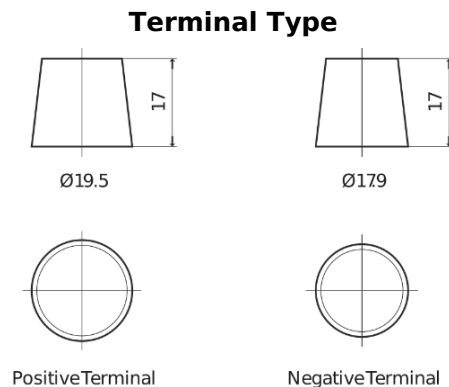

Product overview

Batteries for Marine and Leisure

Start EN900

Part number	EN900
Technology	Flooded
EAN/GTIN	3661024036061
Voltage	12 V
Capacity	140.0 Ah
CCA	800 A
MCA	900
Length	513 mm
Width	189 mm
Height	223 mm
Box size	D04
Polarity	ETN 3
Terminal Type	EN taper post
Hold Down	B0
Weights (subject of variation)	34.10 kg