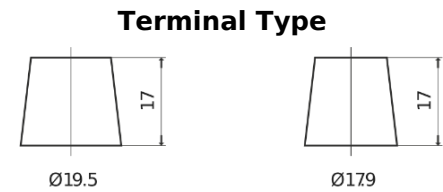

**Product overview**

Batteries for Marine and Leisure

**Start EN850**

Part number	EN850
Technology	Flooded
EAN/GTIN	3661024036078
Voltage	12 V
Capacity	110.0 Ah
CCA	750 A
MCA	850
Length	349 mm
Width	175 mm
Height	235 mm
Box size	D02
Polarity	ETN 1
Terminal Type	EN taper post
Hold Down	B0
Weights (subject of variation)	25.40 kg