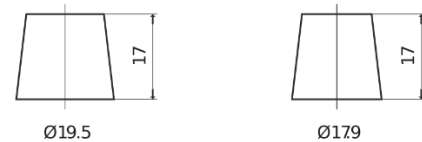

Product overview

Batteries for Marine and Leisure

Start EN800

Part number	EN800
Technology	Flooded
EAN/GTIN	3661024036351
Voltage	12 V
Capacity	90.0 Ah
CCA	720 A
MCA	800
Length	353 mm
Width	175 mm
Height	190 mm
Box size	L05
Polarity	ETN 0
Terminal Type	EN taper post
Hold Down	B13
Weights (subject of variation)	20.50 kg

Polarity

Terminal Type

Positive Terminal

Negative Terminal

Hold Down

Design, features and specifications are subject to change without notice. We disclaim any representation or warranty, express or implied, concerning the data or recommendations, and in no event shall be liable for any loss or damage claimed to have arisen as a result. Some products may not be available in your local market.