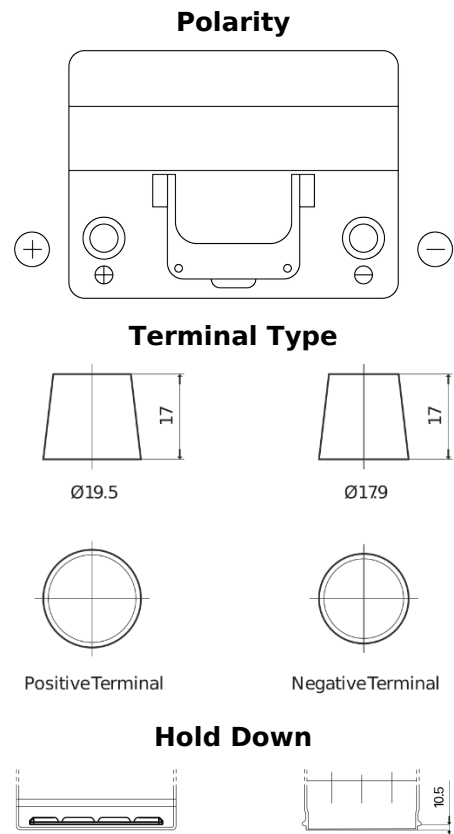

**Product overview**

Batteries for Cars

**Technica TB605**

Part number	TB605
Technology	Flooded
EAN/GTIN	3661024054423
Voltage	12 V
Capacity	60 Ah
CCA	480 A
Length	230 mm
Width	173 mm
Height	222 mm
Box size	D23
Polarity	ETN 1
Terminal Type	EN taper post
Hold Down	Korean B1
Weights (subject of variation)	14.60 kg