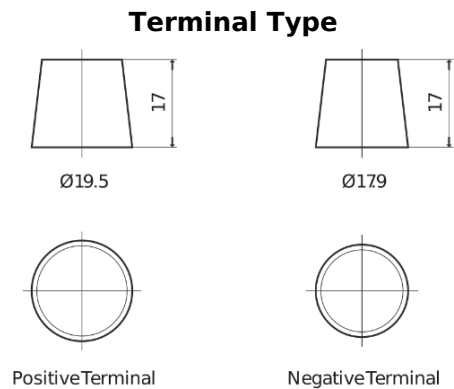

Product overview

Batteries for Marine and Leisure

Start EN750

Part number	EN750
Technology	Flooded
EAN/GTIN	3661024036085
Voltage	12 V
Capacity	74.0 Ah
CCA	680 A
MCA	750
Length	278 mm
Width	175 mm
Height	190 mm
Box size	L03
Polarity	ETN 0
Terminal Type	EN taper post
Hold Down	B13
Weights (subject of variation)	16.60 kg