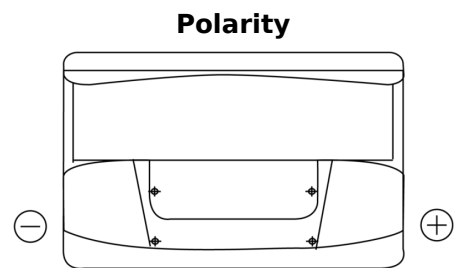

Product overview

Batteries for Marine and Leisure

Start EN750

Part number	EN750
Technology	Flooded
EAN/GTIN	3661024036085
Voltage	12 V
Capacity	74.0 Ah
CCA	680 A
MCA	750
Length	278 mm
Width	175 mm
Height	190 mm
Box size	L03
Polarity	ETN 0
Terminal Type	EN taper post
Hold Down	B13
Weights (subject of variation)	16.60 kg