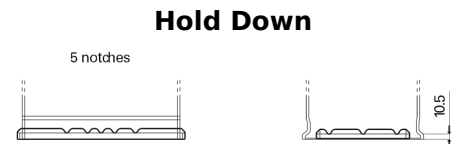

Product overview

Batteries for Marine and Leisure

Start EN750

Part number	EN750
Technology	Flooded
EAN/GTIN	3661024036085
Voltage	12 V
Capacity	74.0 Ah
CCA	680 A
MCA	750
Length	278 mm
Width	175 mm
Height	190 mm
Box size	L03
Polarity	ETN 0
Terminal Type	EN taper post
Hold Down	B13
Weights (subject of variation)	16.60 kg