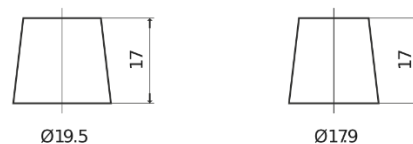

**Product overview**

Batteries for Cars

**Formula FB605**

Part number	FB605
Technology	Flooded
EAN/GTIN	3661024044424
Voltage	12 V
Capacity	60 Ah
CCA	480 A
Length	230 mm
Width	173 mm
Height	222 mm
Box size	D23
Polarity	ETN 1
Terminal Type	EN taper post
Hold Down	Korean B1
Weights (subject of variation)	14.60 kg

**Polarity**

**Terminal Type**

Positive Terminal

Negative Terminal

**Hold Down**

Design, features and specifications are subject to change without notice. We disclaim any representation or warranty, express or implied, concerning the data or recommendations, and in no event shall be liable for any loss or damage claimed to have arisen as a result. Some products may not be available in your local market.