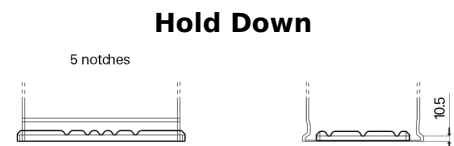

Product overview

Batteries for Marine and Leisure

Start EN750

Part number	EN750
Technology	Flooded
EAN/GTIN	3661024036085
Voltage	12 V
Capacity	74.0 Ah
CCA	680 A
MCA	750
Length	278 mm
Width	175 mm
Height	190 mm
Box size	L03
Polarity	ETN 0
Terminal Type	EN taper post
Hold Down	B13
Weights (subject of variation)	16.60 kg