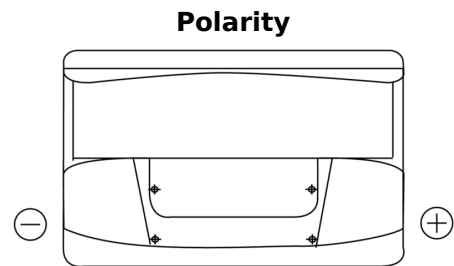

Product overview

Batteries for Marine and Leisure

Start EN750

Part number	EN750
Technology	Flooded
EAN/GTIN	3661024036085
Voltage	12 V
Capacity	74.0 Ah
CCA	680 A
MCA	750
Length	278 mm
Width	175 mm
Height	190 mm
Box size	L03
Polarity	ETN 0
Terminal Type	EN taper post
Hold Down	B13
Weights (subject of variation)	16.60 kg