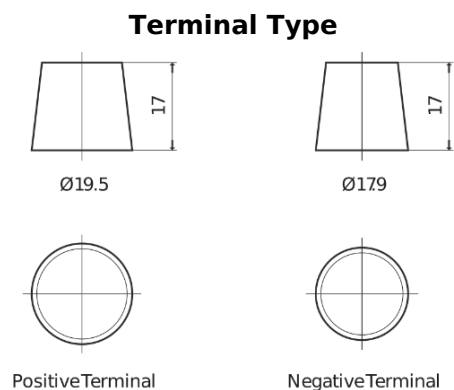

Product overview

Batteries for Marine and Leisure

Start EN750

Part number	EN750
Technology	Flooded
EAN/GTIN	3661024036085
Voltage	12 V
Capacity	74.0 Ah
CCA	680 A
MCA	750
Length	278 mm
Width	175 mm
Height	190 mm
Box size	L03
Polarity	ETN 0
Terminal Type	EN taper post
Hold Down	B13
Weights (subject of variation)	16.60 kg