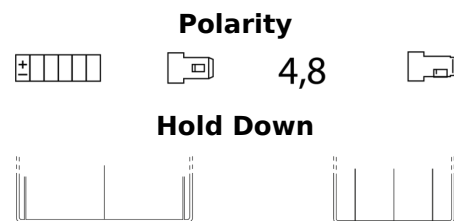

**Product overview**

Batteries for Motorcycles, ATVs, Snowmobiles, Garden

**AGM Ready AGM12-7F**

Part number	AGM12-7F
Technology	AGM
EAN/GTIN	3661024036306
Voltage	12 V
Capacity	7.0 Ah
CCA	85 A
Length	150 mm
Width	65 mm
Height	95 mm
Box size	C50
Polarity	ETN 3
Terminal Type	Faston S (4,8)
Hold Down	B0
Weights (subject of variation)	2.50 kg