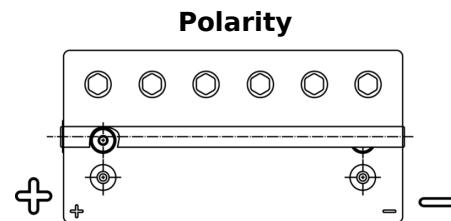

**Product overview**

Batteries for Marine and Leisure

**Start AGM EM960**

Part number	EM960
Technology	AGM
EAN/GTIN	3661024036016
Voltage	12 V
Capacity	100.0 Ah
CCA	800 A
MCA	960
Length	330 mm
Width	173 mm
Height	240 mm
Box size	G31
Polarity	ETN 1
Terminal Type	SAE M 3/8" taper&stud
Hold Down	B0
Weights (subject of variation)	31.00 kg