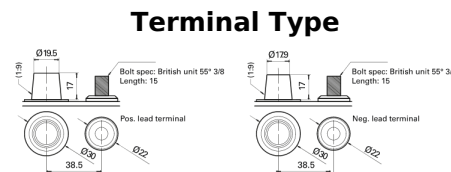

**Product overview**

Batteries for Marine and Leisure

**Start AGM EM960**

Part number	EM960
Technology	AGM
EAN/GTIN	3661024036016
Voltage	12 V
Capacity	100.0 Ah
CCA	800 A
MCA	960
Length	330 mm
Width	173 mm
Height	240 mm
Box size	G31
Polarity	ETN 1
Terminal Type	SAE M 3/8" taper&stud
Hold Down	B0
Weights (subject of variation)	31.00 kg