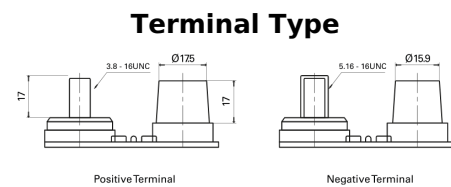

Product overview

Batteries for Marine and Leisure

Start AGM EM1000

Part number	EM1000
Technology	AGM
EAN/GTIN	3661024036023
Voltage	12 V
Capacity	50.0 Ah
CCA	800 A
MCA	1000
Length	260 mm
Width	173 mm
Height	206 mm
Box size	G34
Polarity	ETN 1
Terminal Type	SAE M 3/8"- 5/16" taper&stud
Hold Down	B7
Weights (subject of variation)	17.90 kg