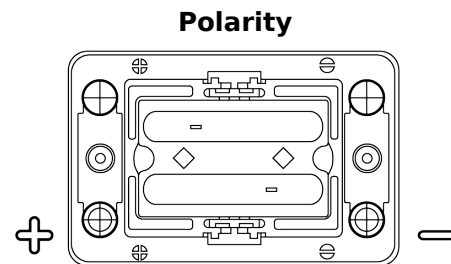

Product overview

Batteries for Marine and Leisure

Start AGM EM1000

Part number	EM1000
Technology	AGM
EAN/GTIN	3661024036023
Voltage	12 V
Capacity	50.0 Ah
CCA	800 A
MCA	1000
Length	260 mm
Width	173 mm
Height	206 mm
Box size	G34
Polarity	ETN 1
Terminal Type	SAE M 3/8"- 5/16" taper&stud
Hold Down	B7
Weights (subject of variation)	17.90 kg