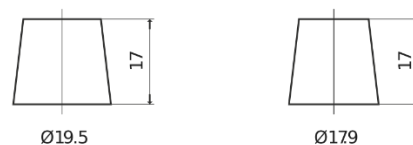

**Product overview**

Batteries for Cars

**Excell EB604**

Part number	EB604
Technology	Flooded
EAN/GTIN	3661024034418
Voltage	12 V
Capacity	60 Ah
CCA	480 A
Length	230 mm
Width	173 mm
Height	222 mm
Box size	D23
Polarity	ETN 0
Terminal Type	EN taper post
Hold Down	Korean B1
Weights (subject of variation)	14.60 kg

**Polarity**

**Terminal Type**

Positive Terminal

Negative Terminal

**Hold Down**

Design, features and specifications are subject to change without notice. We disclaim any representation or warranty, express or implied, concerning the data or recommendations, and in no event shall be liable for any loss or damage claimed to have arisen as a result. Some products may not be available in your local market.