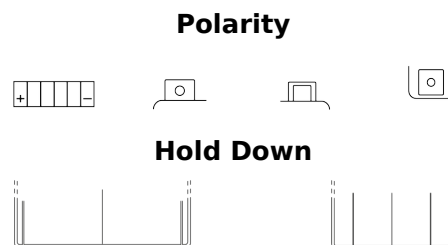

### Li-Ion ELTX14H

Part number	ELTX14H
Technology	Li-Ion
EAN/GTIN	3661024036801
Voltage	12 V
Capacity	4.0 Ah
CCA	240 A
Watt hour	48 Wh
Length	150 mm
Width	90 mm
Height	95 mm
Box size	C53
Polarity	ETN 1
Terminal Type	M12
Hold Down	B0
Weights (subject of variation)	0.90 kg