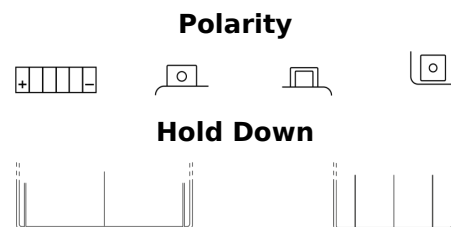

Product overview

Batteries for Motorcycles, ATVs, Snowmobiles, Garden

Li-Ion ELTX14H

Part number	ELTX14H
Technology	Li-Ion
EAN/GTIN	3661024036801
Voltage	12 V
Capacity	4.0 Ah
CCA	240 A
Watt hour	48 Wh
Length	150 mm
Width	90 mm
Height	95 mm
Box size	C53
Polarity	ETN 1
Terminal Type	M12
Hold Down	B0
Weights (subject of variation)	0.90 kg