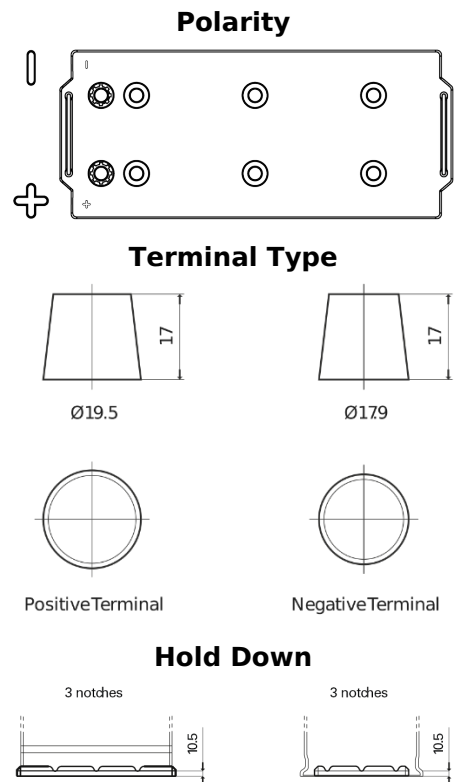

**Product overview**

Batteries for Trucks, Buses, Construction, Agriculture

**StartPRO TG1806**

Part number	TG1806
Technology	Flooded
EAN/GTIN	3661024055505
Voltage	12 V
Capacity	180 Ah
CCA	1000 A
Length	510 mm
Width	218 mm
Height	225 mm
Box size	D09
Polarity	ETN 4
Terminal Type	EN taper post
Hold Down	B3
Weights (subject of variation)	43.00 kg