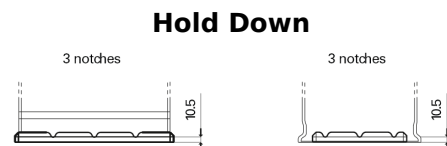

**Product overview**

Batteries for Trucks, Buses, Construction, Agriculture

**StartPRO TG1806**

Part number	TG1806
Technology	Flooded
EAN/GTIN	3661024055505
Voltage	12 V
Capacity	180 Ah
CCA	1000 A
Length	510 mm
Width	218 mm
Height	225 mm
Box size	D09
Polarity	ETN 4
Terminal Type	EN taper post
Hold Down	B3
Weights (subject of variation)	43.00 kg