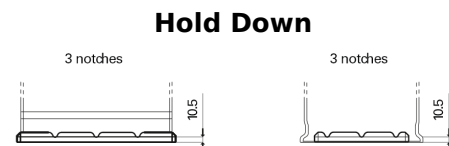

Product overview

Batteries for Trucks, Buses, Construction, Agriculture

StartPRO EG1806

Part number	EG1806
Technology	Flooded
EAN/GTIN	3661024035507
Voltage	12 V
Capacity	180 Ah
CCA	1000 A
Length	510 mm
Width	218 mm
Height	225 mm
Box size	D09
Polarity	ETN 4
Terminal Type	EN taper post
Hold Down	B3
Weights (subject of variation)	43.00 kg