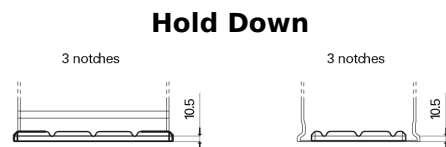

Product overview

Batteries for Trucks, Buses, Construction, Agriculture

StartPRO EG1806

Part number	EG1806
Technology	Flooded
EAN/GTIN	3661024035507
Voltage	12 V
Capacity	180 Ah
CCA	1000 A
Length	510 mm
Width	218 mm
Height	225 mm
Box size	D09
Polarity	ETN 4
Terminal Type	EN taper post
Hold Down	B3
Weights (subject of variation)	43.00 kg