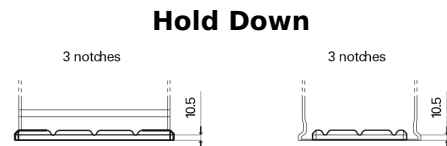

Product overview

Batteries for Trucks, Buses, Construction, Agriculture

StartPRO TG1406

| | |
|--------------------------------|---------------|
| Part number | TG1406 |
| Technology | Flooded |
| EAN/GTIN | 3661024055499 |
| Voltage | 12 V |
| Capacity | 140 Ah |
| CCA | 800 A |
| Length | 510 mm |
| Width | 175 mm |
| Height | 225 mm |
| Box size | D08 |
| Polarity | ETN 4 |
| Terminal Type | EN taper post |
| Hold Down | B3 |
| Weights (subject of variation) | 33.50 kg |