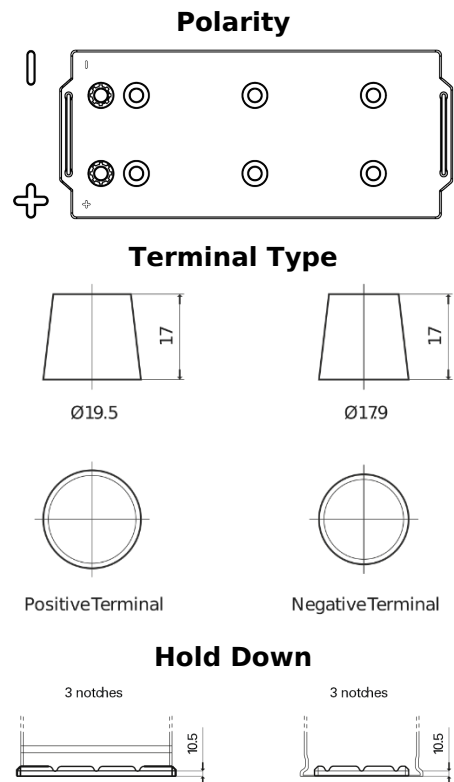

**Product overview**

Batteries for Trucks, Buses, Construction, Agriculture

**StartPRO TG1406**

Part number	TG1406
Technology	Flooded
EAN/GTIN	3661024055499
Voltage	12 V
Capacity	140 Ah
CCA	800 A
Length	510 mm
Width	175 mm
Height	225 mm
Box size	D08
Polarity	ETN 4
Terminal Type	EN taper post
Hold Down	B3
Weights (subject of variation)	33.50 kg