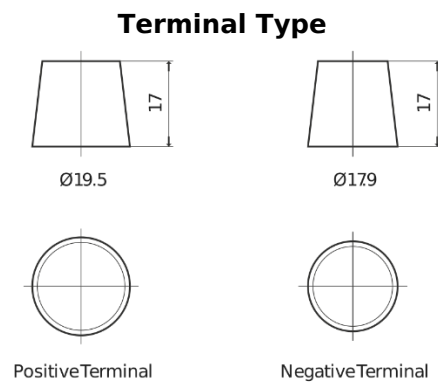

Product overview

Batteries for Trucks, Buses, Construction, Agriculture

StartPRO TG1406

| | |
|--------------------------------|---------------|
| Part number | TG1406 |
| Technology | Flooded |
| EAN/GTIN | 3661024055499 |
| Voltage | 12 V |
| Capacity | 140 Ah |
| CCA | 800 A |
| Length | 510 mm |
| Width | 175 mm |
| Height | 225 mm |
| Box size | D08 |
| Polarity | ETN 4 |
| Terminal Type | EN taper post |
| Hold Down | B3 |
| Weights (subject of variation) | 33.50 kg |