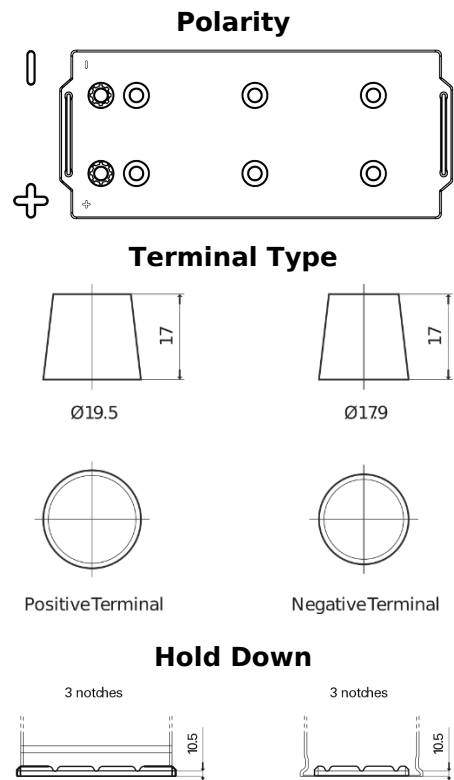

**Product overview**

Batteries for Trucks, Buses, Construction, Agriculture

**StartPRO TG1206**

Part number	TG1206
Technology	Flooded
EAN/GTIN	3661024056830
Voltage	12 V
Capacity	120 Ah
CCA	680 A
Length	510 mm
Width	175 mm
Height	225 mm
Box size	D08
Polarity	ETN 4
Terminal Type	EN taper post
Hold Down	B3
Weights (subject of variation)	31.80 kg