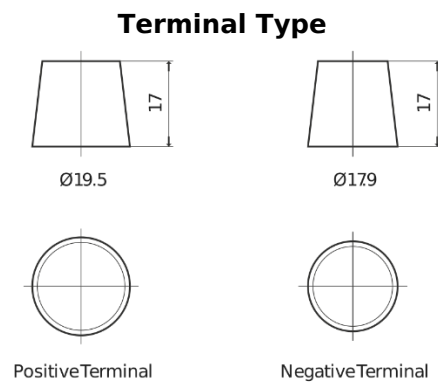

**Product overview**

Batteries for Trucks, Buses, Construction, Agriculture

**StartPRO FG1206**

Part number	FG1206
Technology	Flooded
EAN/GTIN	3661024046565
Voltage	12 V
Capacity	120 Ah
CCA	680 A
Length	510 mm
Width	175 mm
Height	225 mm
Box size	D08
Polarity	ETN 4
Terminal Type	EN taper post
Hold Down	B3
Weights (subject of variation)	31.80 kg