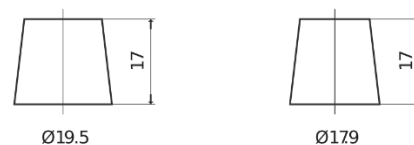

Terminal Type