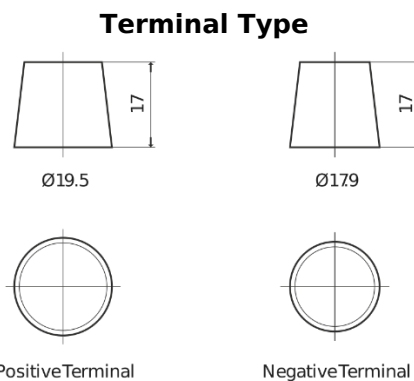

**Product overview**

Batteries for Trucks, Buses, Construction, Agriculture

**PowerPRO Agri&Construction EJ2353**

Part number	EJ2353
Technology	Flooded
EAN/GTIN	3661024036924
Voltage	12 V
Capacity	235 Ah
CCA	1450 A
Length	518 mm
Width	274 mm
Height	240 mm
Box size	D06
Polarity	ETN 3
Terminal Type	EN taper post
Hold Down	B0
Weights (subject of variation)	59.70 kg