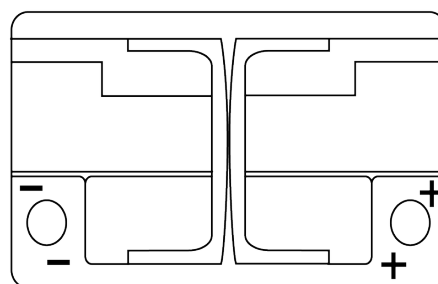

Product overview

Batteries for Cars

AGM EK720

Part number	EK720
Technology	AGM
EAN/GTIN	3661024037907
Voltage	12 V
Capacity	72.0 Ah
CCA	760 A
Length	278 mm
Width	175 mm
Height	190 mm
Box size	L03
Polarity	ETN 0
Terminal Type	EN taper post
Hold Down	B13
Weights (subject of variation)	20.60 kg

Polarity

Terminal Type

Positive Terminal

Negative Terminal

Hold Down

Design, features and specifications are subject to change without notice. We disclaim any representation or warranty, express or implied, concerning the data or recommendations, and in no event shall be liable for any loss or damage claimed to have arisen as a result. Some products may not be available in your local market.