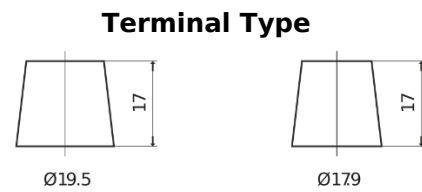

**Product overview**

Batteries for Trucks, Buses, Construction, Agriculture

**PowerPRO Agri&Construction CJ2353**

Part number	CJ2353
Technology	Flooded
EAN/GTIN	3661024016766
Voltage	12 V
Capacity	235 Ah
CCA	1450 A
Length	518 mm
Width	274 mm
Height	240 mm
Box size	D06
Polarity	ETN 3
Terminal Type	EN taper post
Hold Down	B0
Weights (subject of variation)	59.70 kg