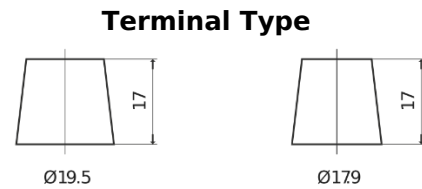

**Product overview**

Batteries for Trucks, Buses, Construction, Agriculture

**PowerPRO CF2353**

Part number	CF2353
Technology	Flooded
EAN/GTIN	3661024015325
Voltage	12 V
Capacity	235 Ah
CCA	1300 A
Length	518 mm
Width	274 mm
Height	240 mm
Box size	D06
Polarity	ETN 3
Terminal Type	EN taper post
Hold Down	B0
Weights (subject of variation)	56.30 kg