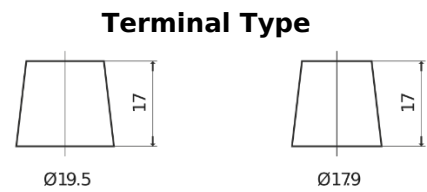

Product overview

Batteries for Trucks, Buses, Construction, Agriculture

PowerPRO CF2353

Part number	CF2353
Technology	Flooded
EAN/GTIN	3661024015325
Voltage	12 V
Capacity	235 Ah
CCA	1300 A
Length	518 mm
Width	274 mm
Height	240 mm
Box size	D06
Polarity	ETN 3
Terminal Type	EN taper post
Hold Down	B0
Weights (subject of variation)	56.30 kg