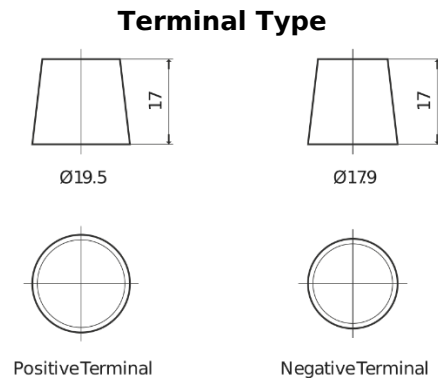

Product overview

Batteries for Trucks, Buses, Construction, Agriculture

StartPRO FG2254

Part number	FG2254
Technology	Flooded
EAN/GTIN	3661024047258
Voltage	12 V
Capacity	225 Ah
CCA	1200 A
Length	518 mm
Width	274 mm
Height	240 mm
Box size	D06
Polarity	ETN 4
Terminal Type	EN taper post
Hold Down	B0
Weights (subject of variation)	54.90 kg