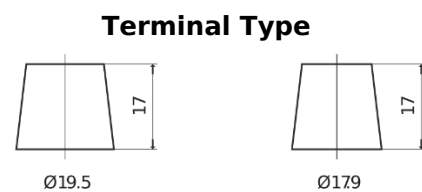

**Product overview**

Batteries for Trucks, Buses, Construction, Agriculture

**StartPRO FG2254**

Part number	FG2254
Technology	Flooded
EAN/GTIN	3661024047258
Voltage	12 V
Capacity	225 Ah
CCA	1200 A
Length	518 mm
Width	274 mm
Height	240 mm
Box size	D06
Polarity	ETN 4
Terminal Type	EN taper post
Hold Down	B0
Weights (subject of variation)	54.90 kg