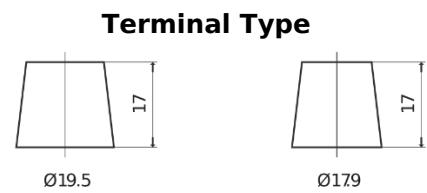

**Product overview**

Batteries for Trucks, Buses, Construction, Agriculture

**StartPRO TG2253**

Part number	TG2253
Technology	Flooded
EAN/GTIN	3661024057431
Voltage	12 V
Capacity	225 Ah
CCA	1200 A
Length	518 mm
Width	274 mm
Height	240 mm
Box size	D06
Polarity	ETN 3
Terminal Type	EN taper post
Hold Down	B0
Weights (subject of variation)	54.90 kg