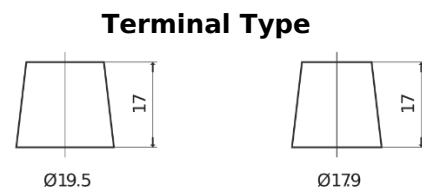

Product overview

Batteries for Trucks, Buses, Construction, Agriculture

StartPRO FG2253

Part number	FG2253
Technology	Flooded
EAN/GTIN	3661024047241
Voltage	12 V
Capacity	225 Ah
CCA	1200 A
Length	518 mm
Width	274 mm
Height	240 mm
Box size	D06
Polarity	ETN 3
Terminal Type	EN taper post
Hold Down	B0
Weights (subject of variation)	54.90 kg